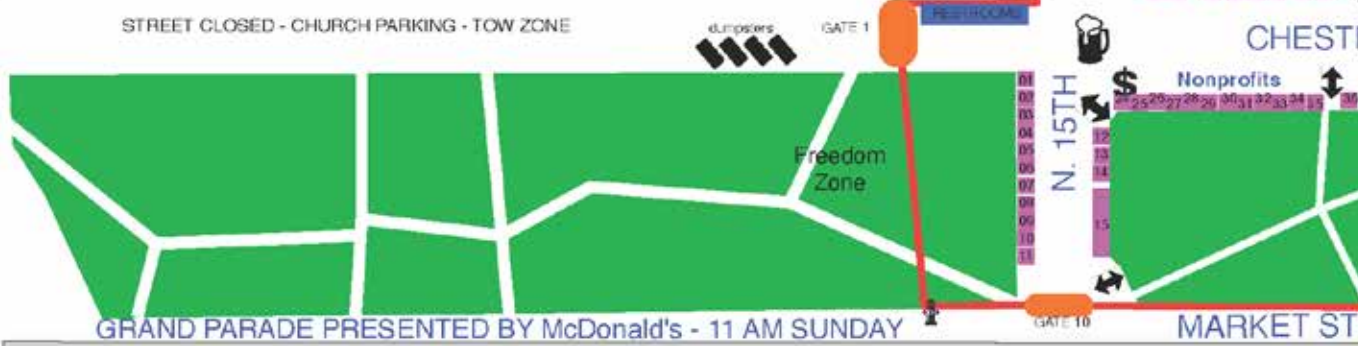

ver15 DWG

Permit Parking Area

PrideFest H...
Saturday
Military Wreath Cer...
Children's & Family...
Sunday
Worship in the P...
Hands Across Mar...
Grand Parade 11 am...
Children's & Family...

Saturday, June 25 - 11 am - 7 pm
Sunday, June 26 - 11 am - 6 pm
Pride worship in the Park - Sunday 10 am - Main Stage
Parade Presented by McDonalds Sunday at 11 AM *New Time!